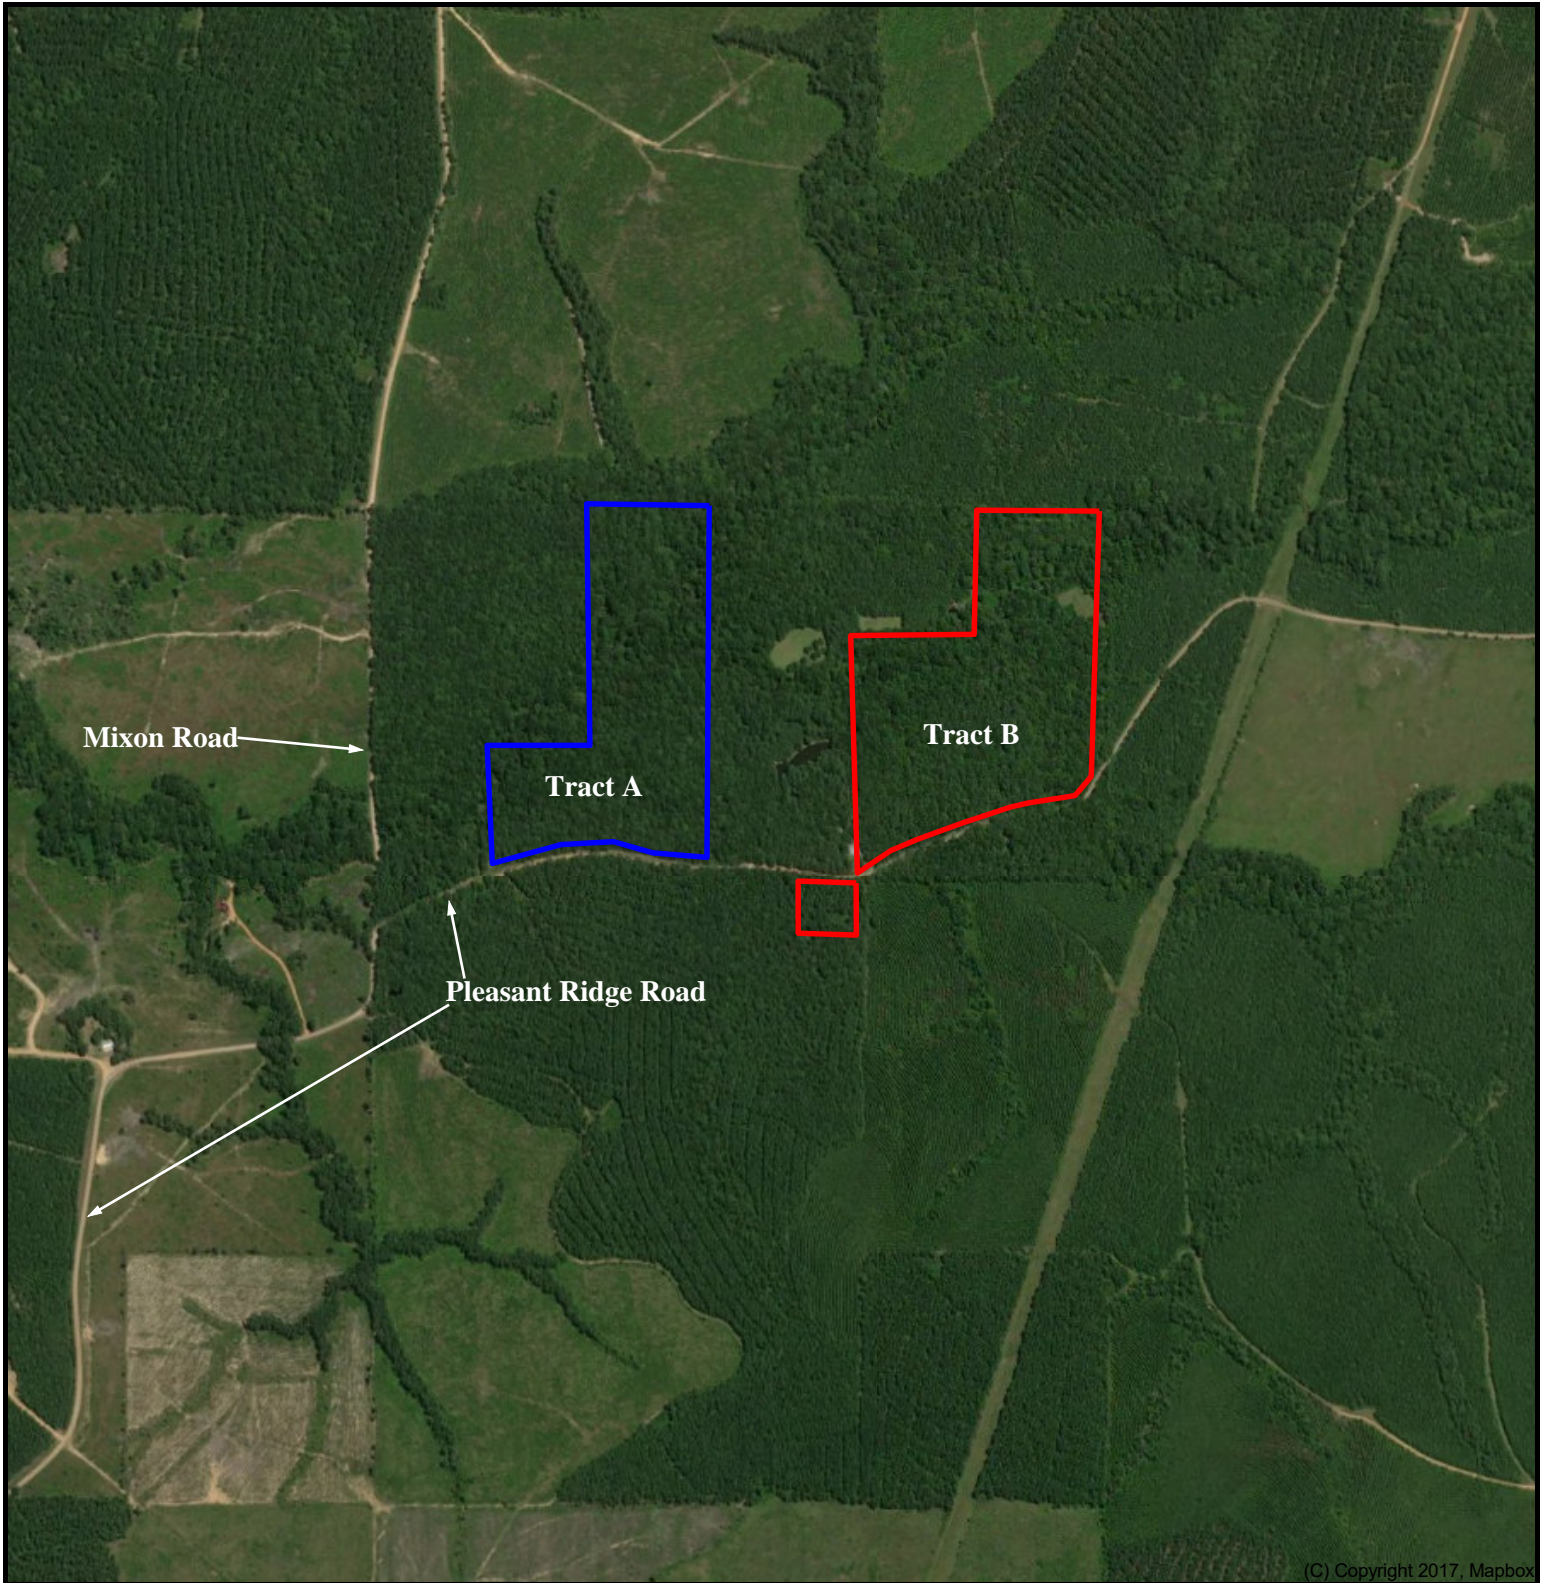

**Aerial Photo**  
**Tract A +/- 35.6 Acres & Tract B +/- 43.8 Acres**  
**LaSalle Parish, Louisiana**

**Kevin Daugherty**  
**Phone: 318-312-1240**  
**kevin@forestland.com**  
**www.forestland.com**

**DISCLAIMER:** The information contained herein is as obtained by this broker from sellers, owners, or other sources. This information is considered reliable, neither this broker nor owners make any guarantee, warranty or representation as to correctness of any data or descriptions and the accuracy of such statements. The correctness and / or accuracy of any and all statements should be determined through independent investigation made by the prospective purchaser. The acreages are based on the Assessor's acreage of 79.4 acres for both tracts combined and the usage of a computer program to calculate acreage in each tract.