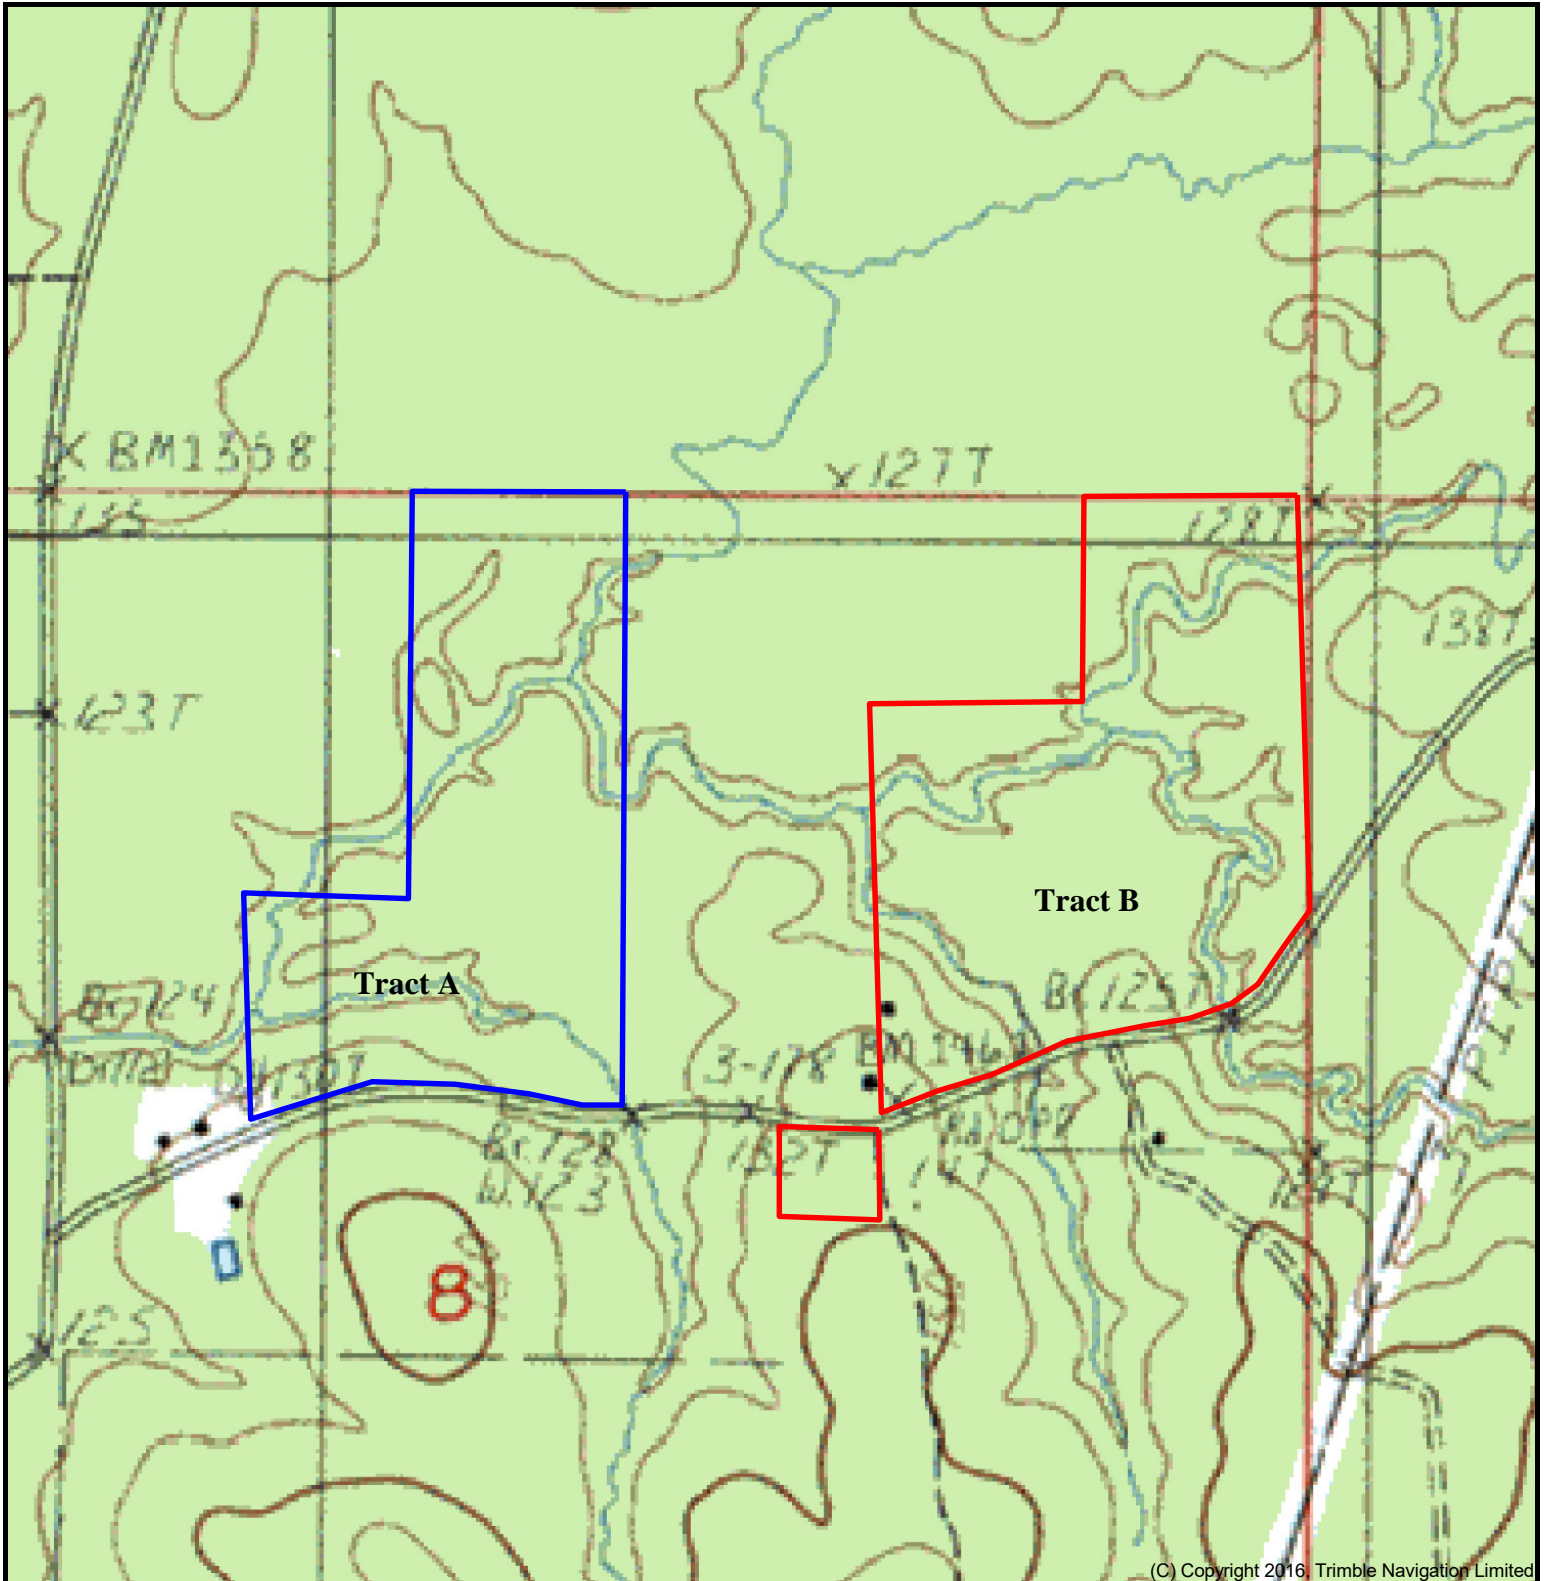

# Topo Map

Kevin Daugherty  
Phone: 318-312-1240  
kevin@forestland.com  
www.forestland.com

## Tract A +/- 35.6 Acres & Tract B 43.8 Acres LaSalle Parish, Louisiana

(C) Copyright 2016, Trimble Navigation Limited

DISCLAIMER: The information contained herein is as obtained by this broker from sellers, owners, or other sources. This information is considered reliable, neither this broker nor owners make any guarantee, warranty or representation as to correctness of any data or descriptions and the accuracy of such statements. The correctness and / or accuracy of any and all statements should be determined through independent investigation made by the prospective purchaser. The acreages are based on the Assessor's acreage of 79.4 acres for both tracts combined and the usage of a computer mapping program to calculate the acreage in each tract.