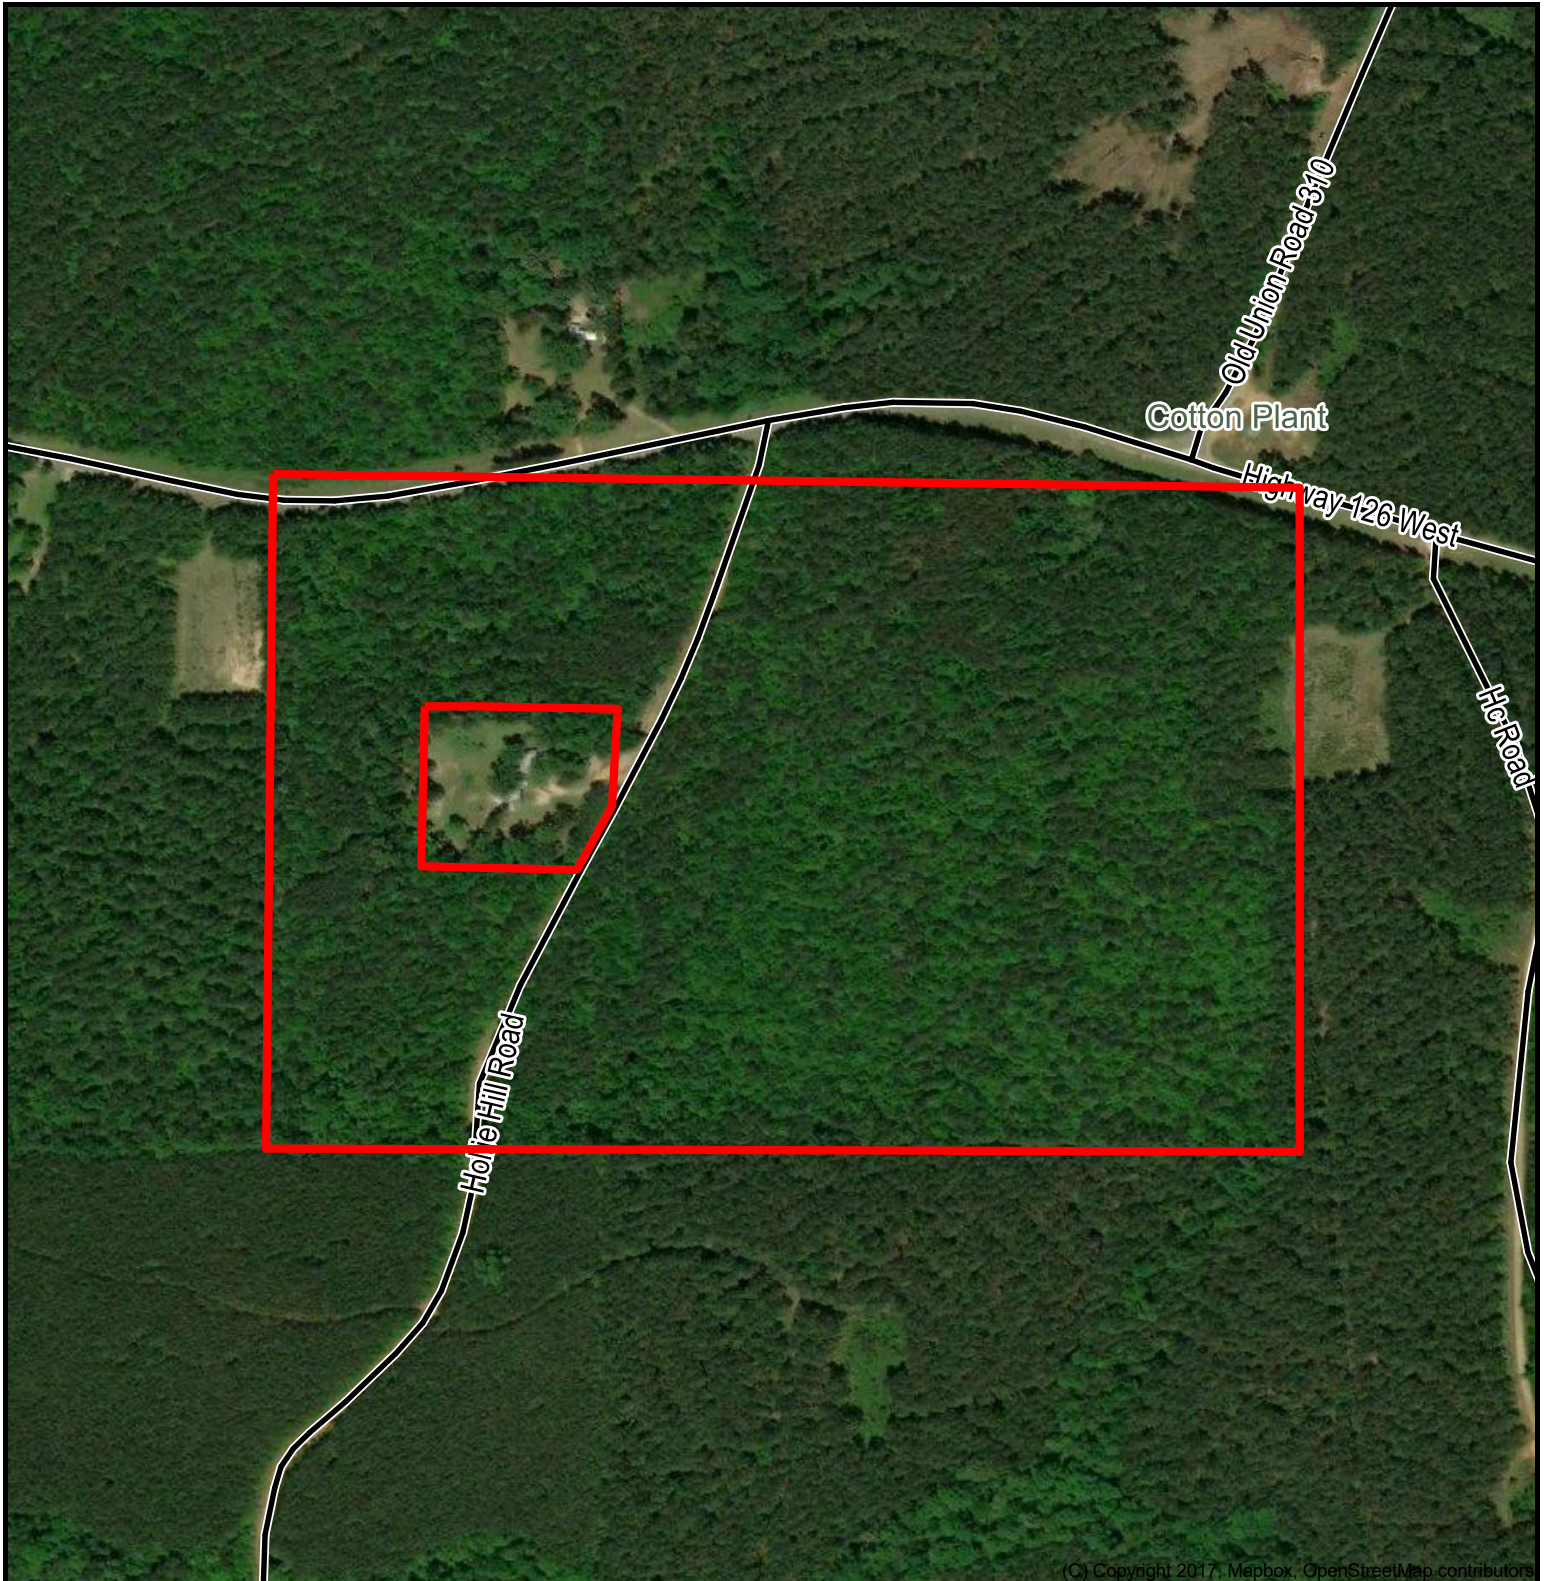

**58 +/- Acres / Caldwell Parish, LA
Section 16, Township 13 North, Range 2 East**

Kevin Daugherty
Cell: 318-312-1240
kevin@forestland.com
www.forestland.com

DISCLAIMER: The information contained herein is as obtained by this broker from sellers, owners, or other sources. This information is considered reliable, neither this broker nor owners make any guarantee, warranty or representation as to correctness of any data or descriptions and the accuracy of such statements. The correctness and / or accuracy of any and all statements should be determined through independent investigation made by the prospective purchaser. Readers are urged to form their own independent conclusions and evaluations in consultation with legal counsel, accountants, and/or investment advisors concerning and all material contained herein.